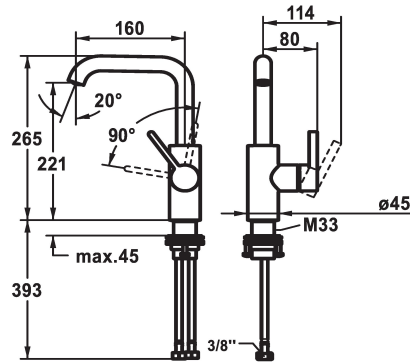

KWC BEVO

Lever mixer – Washbasin

Modell-Linie: BEVO | 12.421.142.176FL
Kranar | Hydraulické armatury

KWC-No.

3600004589

matt black, A160, flexible connection hoses, without pop-up valve

3600003632

brushed steel, A160, flexible connection hoses, with Push Open

3600004610

brushed steel, A160, flexible connection hoses, without pop-up valve

* Lever mixer

* Lever installation only possible on the right side

- Child safety: cold water flow in lever position towards the front

- flow rate and temperature continuously variable

* Flexible connection hoses 3/8"

* QuickInstallation - Fastening via threaded connection with locking screws

* Mounting hole size ø35 mm

Technical Data

A_Spout_Spray

Measure_Height

G_Acoustic_group

Projection_A

EnergyLabelCH

ATT-KWC-MASS-WASSERAUSTRITT

Material

4.7 l/min (3 bar)

ohne_Ablaufgarnitur