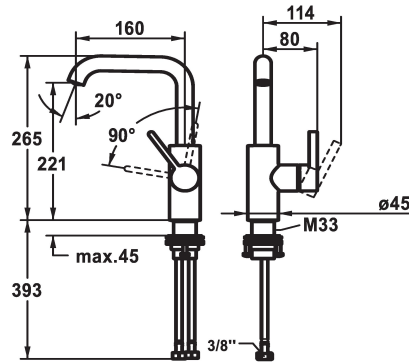

KWC BEVO Lever mixer – Washbasin

Modell-Linie: BEVO | 12.421.142.177FL
Taps | Manual taps

KWC-No.

3600003631
matt black, A160, flexible connection hoses, with Push Open

3600003632
brushed steel, A160, flexible connection hoses, with Push Open

3600004589
matt black, A160, flexible connection hoses, without pop-up valve

3600004610
brushed steel, A160, flexible connection hoses, without pop-up valve

- * Lever mixer
- * Lever installation only possible on the right side
- Child safety: cold water flow in lever position towards the front
- * EcoProtect - water-saving device
- * Swivel spout 120°, extensible to 360°
- Neoperl® Caché® CS, Coin Slot
- * OptimalSpace - ample space for washing or working

matt black

brushed steel

NEW

Technical Data

| |
|------------------------|
| Flow rate |
| pop-up assembly |
| Connection |
| Spout |
| Handling |
| Color code |
| Installation type |
| Faucet_typ |
| Design |
| Dimension Height |
| Acoustic group |
| Projection A |
| Energy label |
| Dimension Water outlet |
| material |

| |
|---------------------------|
| 4.7 l/min (3 bar) |
| without pop-up valve |
| Flexible connection hoses |
| swivel |
| side lever |
| brushed steel |
| Pillar installation |
| Basin1 |
| L-Spout |
| 265 |
| yes |
| A 160 |
| A |
| 221 |
| Brass |