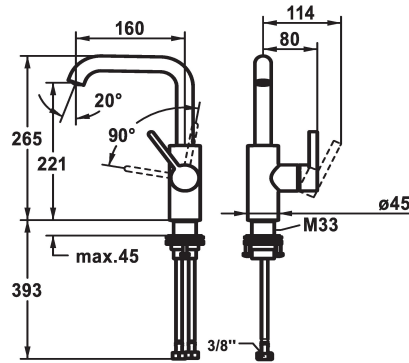

KWC BEVO Lever mixer – Washbasin

Modell-Linie: BEVO | 12.421.142.177FL
Taps | Manual taps

KWC-No.

3600003631
matt black, A160, flexible connection hoses, with Push Open

3600003632
brushed steel, A160, flexible connection hoses, with Push Open

3600004589
matt black, A160, flexible connection hoses, without pop-up valve

3600004610
brushed steel, A160, flexible connection hoses, without pop-up valve

- Lever mixer
- Lever installation only possible on the right side
- Child safety: cold water flow in lever position towards the front
- EcoProtect - water-saving device
- Swivel spout 120°, extensible to 360°
- Neoperl® Caché® CS, Coin Slot
- OptimalSpace - ample space for washing or working

pop-up valve

with Push open

with Push open

without pop-up valve

without pop-up valve

Color code

matt black

brushed steel

matt black

brushed steel

NEW

- KWC cartridge M 35 S
- with ceramic discs
- flow rate and temperature continuously variable
- Flexible connection hoses 3/8"
- QuickInstallation - Fastening via threaded connection with locking screws
- Mounting hole size ø35 mm

Technical Data

Flow rate	4.7 l/min (3 bar)
pop-up valve	without pop-up valve
Connection	Flexible connection hoses
Spout	swivel
Handling	side lever
Color code	brushed steel
Installation type	Pillar installation
Faucet_typ	Basin1
Design	L-Spout
Measure Height	265
Acoustic group	yes
Projection A	A 160
Energy label	A
Dimension Water outlet	221
material	Brass

Flow rate	4.7 l/min (3 bar)
pop-up valve	without pop-up valve
Connection	Flexible connection hoses
Spout	swivel
Handling	side lever
Color code	brushed steel
Installation type	Pillar installation
Faucet_typ	Basin1
Design	L-Spout
Measure Height	265
Acoustic group	yes
Projection A	A 160
Energy label	A
Dimension Water outlet	221
material	Brass