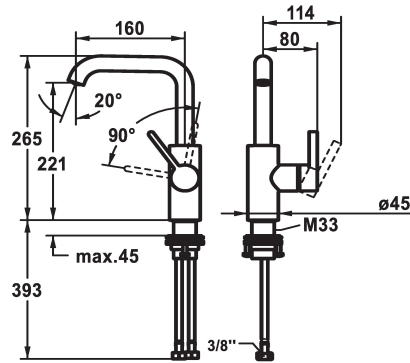

KWC BEVO

Lever mixer – Washbasin

Modell-Linie: BEVO | 12.421.142.177FL

Hanat | Käsi käyttöiset hanat

KWC-No.

3600003631

matt black, A160, flexible connection hoses, with Push Open

3600003632

* Lever mixer

* Lever installation only possible on the right side

- Child safety: cold water flow in lever position towards the front

* EcoProtect - water-saving device

* Swivel spout 120°, extensible to 360°

* Flexible connection hoses 3/8"

* QuickInstallation - Fastening via threaded connection with locking screws

* Mounting hole size ø35 mm

Tekniset tiedot

A_Spout_Spray

ATT-KWC-ABLAUFGARNITUR

Connection

Spout