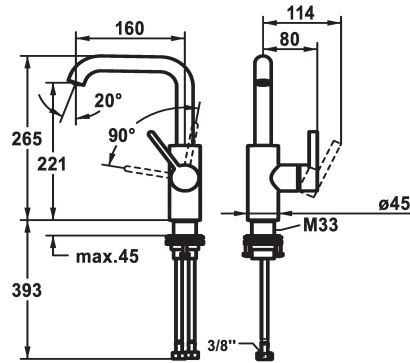

## KWC BEVO Lever mixer – Washbasin

Modell-Linie: BEVO | 12.421.142.177FL  
Armatura umywalkowa | Armatura jednouchwytywa

### KWC-No.

<b>3600003631</b> matt black, A160, flexible connection hoses, with Push Open
<b>3600003632</b> brushed steel, A160, flexible connection hoses, with Push Open
<b>3600004589</b> matt black, A160, flexible connection hoses, without pop-up valve
<b>3600004610</b> brushed steel, A160, flexible connection hoses, without pop-up valve

- \* Lever mixer
- \* Lever installation only possible on the right side
- Child safety: cold water flow in lever position towards the front
- \* EcoProtect - water-saving device
- \* Swivel spout 120°, extensible to 360°
- Neoperl® Caché® CS, Coin Slot
- \* OptimalSpace - ample space for washing or working

### ATT-KWC- ABLAUFGARNITUR

mit_Push_open	matt black
mit_Push_open	brushed steel
ohne_Ablaufgarnitur	matt black
ohne_Ablaufgarnitur	brushed steel

- \* KWC cartridge M 35 S
- with ceramic discs
- flow rate and temperature continuously variable
- \* Flexible connection hoses 3/8"
- \* QuickInstallation - Fastening via threaded connection with locking screws
- \* Mounting hole size ø35 mm