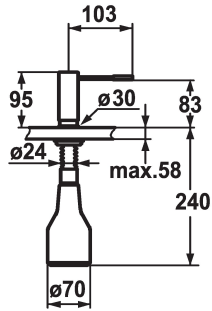

KWC ONO Soap dispenser

Modell-Linie: ACCESSOIRES | Z.536.060.000

KWC-No.

536060
chromeline

536061
stainless steel

- * Soap dispenser KWC ONO
- * Easily refillable from top without disassembly
- * Mounting hole size $\varnothing 26$ mm
- * Scope of delivery:

ATT-KWC-FARBCODE

chromeline

stainless steel

- Pump
- Soap container, filling capacity 350 ml Z.635.713
- * To be ordered separately (optional or if necessary):
- Escutcheon Z.536.291.000

Technické údaje

ATT-KWC-FARBCODE

Faucet_typ

Measure_Height

Projection_A

chromeline

Seifenspender

95

A105