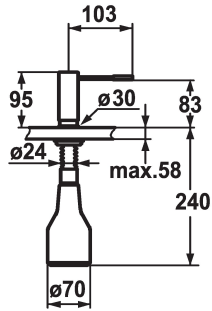

KWC ONO Soap dispenser

Modell-Linie: ACCESSOIRES | Z.536.060.000
Accessories | Soap dispensers

KWC-No.

536060
chromeline

536061
stainless steel

Color code

chrome

stainless steel

- * Soap dispenser KWC ONO
- * Easily refillable from top without disassembly
- * Mounting hole size $\varnothing 26$ mm
- * Scope of delivery:

- Pump
- Soap container, filling capacity 350 ml Z.635.713
- * To be ordered separately (optional or if necessary):
- Escutcheon Z.536.291.000

Technical Data

Color code

Faucet_typ

Dimension Height

Projection_A

chrome

Soap dispenser

95