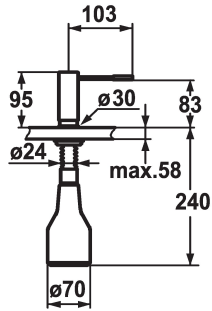

KWC ONO Soap dispenser

Modell-Linie: ACCESSOIRES | Z.536.060.000
Accessories | Soap dispensers

KWC-No.

536060
chromeline

536061
stainless steel

Color code

chromeline

stainless steel

- * Soap dispenser KWC ONO
- * Easily refillable from top without disassembly
- * Mounting hole size $\varnothing 26$ mm
- * Scope of delivery:

- Pump
- Soap container, filling capacity 350 ml Z.635.713
- * To be ordered separately (optional or if necessary):
- Escutcheon Z.536.291.000

Technical Data

Color code

chromeline

Faucet_typ

Soap dispenser

Dimension Height

95

Projection A