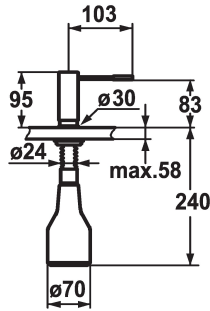

KWC ONO Soap dispenser

Modell-Linie: ACCESSOIRES | Z.536.060.000
Accessories | Soap dispensers

KWC-No.

536060
chromeline

536061
stainless steel

Color code

chromeline

stainless steel

- * Soap dispenser KWC ONO
- * Easily refillable from top without disassembly
- * Mounting hole size $\varnothing 26$ mm
- * Scope of delivery:

- Pump
- Soap container, filling capacity 350 ml Z.635.713
- * To be ordered separately (optional or if necessary):
- Escutcheon Z.536.291.000

Technical Data

Color code

Faucet_typ

Measure Height

Projection A

chromeline

Soap dispenser

95