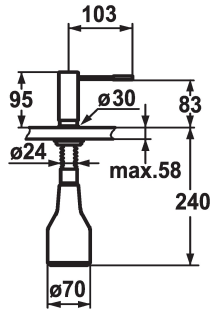

## KWC ONO Soap dispenser

Modell-Linie: ACCESSOIRES | Z.536.060.000  
Sanitetsutrustning | Tvålbehållare

### KWC-No.

**536060**  
chromeline

**536061**  
stainless steel

### ATT-KWC-FARBCODE

chromeline

stainless steel

- \* Soap dispenser KWC ONO
- \* Easily refillable from top without disassembly
- \* Mounting hole size  $\varnothing 26$  mm
- \* Scope of delivery:

- Pump
- Soap container, filling capacity 350 ml Z.635.713
- \* To be ordered separately (optional or if necessary):
- Escutcheon Z.536.291.000

### Technical Data

ATT-KWC-FARBCODE

Faucet\_typ

Measure\_Height

Projection\_A

chromeline

Seifenspender

95