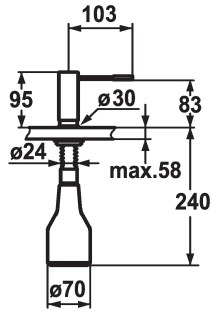

KWC ONO Soap dispenser

Modell-Linie: ACCESSOIRES | Z.536.060.700

KWC-No.

536060
chromeline

536061
stainless steel

ATT-KWC-FARBCODE

chromeline

stainless steel

- * Soap dispenser KWC ONO
- * Easily refillable from top without disassembly
- * Mounting hole size $\varnothing 26$ mm
- * Scope of delivery:

- Pump
- Soap container, filling capacity 350 ml Z.635.713
- * To be ordered separately (optional or if necessary):
- Escutcheon Z.536.292.700

Technické údaje

ATT-KWC-FARBCODE

stainless steel

Faucet_typ

07

Measure_Height

95

Projection_A