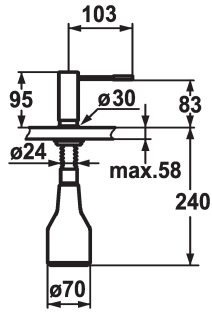

KWC ONO Soap dispenser

Modell-Linie: ACCESSOIRES | Z.536.060.700
Accessories | Soap dispensers

KWC-No.

536060
chromeline

536061
stainless steel

Color code

chrome

stainless steel

- * Soap dispenser KWC ONO
- * Easily refillable from top without disassembly
- * Mounting hole size $\varnothing 26$ mm
- * Scope of delivery:

- Pump
- Soap container, filling capacity 350 ml Z.635.713
- * To be ordered separately (optional or if necessary):
- Escutcheon Z.536.292.700

Technical Data

Color code

stainless steel

Faucet_typ

G 1"1

Dimension Height

95

Projection_A