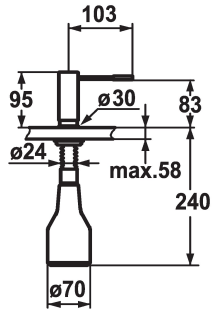

## KWC ONO Soap dispenser

Modell-Linie: ACCESSOIRES | Z.536.060.700  
Accessories | Soap dispensers

### KWC-No.

**536060**  
chromeline

**536061**  
stainless steel

### Color code

chromeline

stainless steel

- \* Soap dispenser KWC ONO
- \* Easily refillable from top without disassembly
- \* Mounting hole size  $\varnothing 26$  mm
- \* Scope of delivery:

- Pump
- Soap container, filling capacity 350 ml Z.635.713
- \* To be ordered separately (optional or if necessary):
- Escutcheon Z.536.292.700

### Technical Data

Color code

stainless steel

Faucet\_typ

G 1"1

Dimension Height

95

Projection A