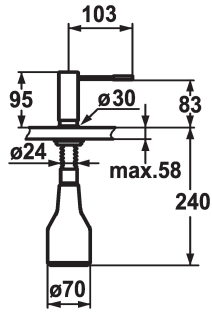

KWC ONO Soap dispenser

Modell-Linie: ACCESSOIRES | Z.536.060.700
Accessories | Soap dispensers

KWC-No.

536060
chromeline

536061
stainless steel

Color code

chromeline

stainless steel

- * Soap dispenser KWC ONO
- * Easily refillable from top without disassembly
- * Mounting hole size $\varnothing 26$ mm
- * Scope of delivery:

- Pump
- Soap container, filling capacity 350 ml Z.635.713
- * To be ordered separately (optional or if necessary):
- Escutcheon Z.536.292.700

Technical Data

Color code

stainless steel

Faucet_typ

G 1"1

Measure Height

95

Projection A