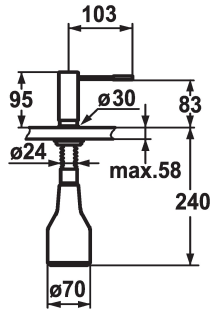

KWC ONO Soap dispenser

Modell-Linie: ACCESSOIRES | Z.536.060.700
Saniteettivarusteet julkisiin tiloihin | Saippua-annostelijat

KWC-No.

536060
chromeline

536061
stainless steel

ATT-KWC-FARBCODE

chromeline

stainless steel

- Soap dispenser KWC ONO
- Easily refillable from top without disassembly
- Mounting hole size $\varnothing 26$ mm
- Scope of delivery:

- Pump
- Soap container, filling capacity 350 ml Z.635.713
- To be ordered separately (optional or if necessary):
- Escutcheon Z.536.292.700

Tekniset tiedot

ATT-KWC-FARBCODE

stainless steel

Faucet_typ

07

Measure_Height

95

Projection_A

A105

lviCode

0