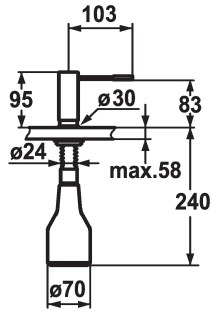

KWC ONO Soap dispenser

Modell-Linie: ACCESSOIRES | Z.536.060.700

KWC-No.

536060
chromeline

536061
stainless steel

ATT-KWC-FARBCODE

chromeline

stainless steel

- * Soap dispenser KWC ONO
- * Easily refillable from top without disassembly
- * Mounting hole size $\varnothing 26$ mm
- * Scope of delivery:

- Pump
- Soap container, filling capacity 350 ml Z.635.713
- * To be ordered separately (optional or if necessary):
- Escutcheon Z.536.292.700

Dane techniczne

ATT-KWC-FARBCODE

Faucet_typ

Dimension Height

Projection_A

stainless steel

Seifenspender

95