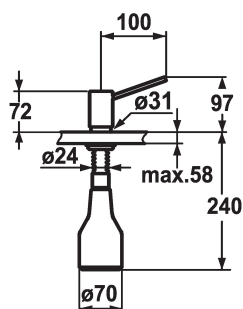

KWC INOX Soap dispenser

Modell-Linie: ACCESSOIRES | Z.536.062.700

KWC-No.

536062
stainless steel

* Soap dispenser KWC INOX
* Easily refillable from top without disassembly
* Mounting hole size $\varnothing 26$ mm

* Scope of delivery:
- Pump
- Soap container, filling capacity 350 ml Z.635.713

Technické údaje

ATT-KWC-FARBCODE

stainless steel

Installation_type

Standmontage

Faucet_typ

07

Measure_Height

97

Projection_A

A100