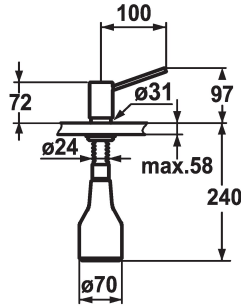

## KWC INOX Soap dispenser

Modell-Linie: ACCESSOIRES | Z.536.062.700  
Accessories | Soap dispensers

### KWC-No.

**536062**  
stainless steel

\* Soap dispenser KWC INOX  
\* Easily refillable from top without disassembly  
\* Mounting hole size  $\varnothing 26$  mm

\* Scope of delivery:  
- Pump  
- Soap container, filling capacity 350 ml Z.635.713

### Technical Data

Color code
Installation_type
Faucet_typ
Dimension Height
Projection_A

stainless steel
Pillar installation
G 1"1
97
A 100