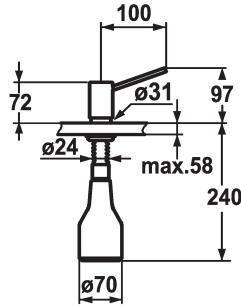

KWC INOX Soap dispenser

Modell-Linie: ACCESSOIRES | Z.536.062.700
Accessories | Soap dispensers

KWC-No.

536062

stainless steel

* Soap dispenser KWC INOX
* Easily refillable from top without disassembly
* Mounting hole size $\varnothing 26$ mm

* Scope of delivery:
- Pump
- Soap container, filling capacity 350 ml Z.635.713

Technical Data

Color code
Installation type
Faucet_typ
Dimension Height
Projection A

stainless steel
Pillar installation
Soap dispenser
97
A 100