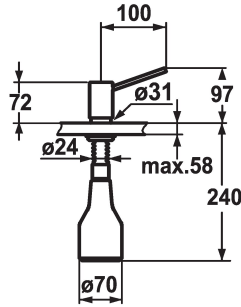

KWC INOX Soap dispenser

Modell-Linie: ACCESSOIRES | Z.536.062.700

Saniteettivarusteet julkisiin tiloihin | Saippua-annostelijat

KWC-No.

536062

stainless steel

- * Soap dispenser KWC INOX
- * Easily refillable from top without disassembly
- * Mounting hole size $\varnothing 26$ mm

- * Scope of delivery:
- Pump
- Soap container, filling capacity 350 ml Z.635.713

Tekniset tiedot

ATT-KWC-FARBCODE

Installation_type

Faucet_typ

Measure_Height

Projection_A

IviCode