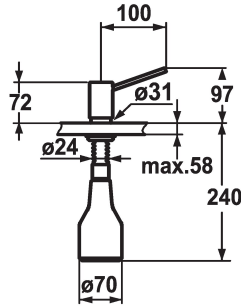

**KWC INOX**  
Soap dispenser

Modell-Linie: ACCESSOIRES | Z.536.062.700

**KWC-No.**

**536062**  
stainless steel

- \* Soap dispenser KWC INOX
- \* Easily refillable from top without disassembly
- \* Mounting hole size  $\varnothing 26$  mm

- \* Scope of delivery:
  - Pump
  - Soap container, filling capacity 350 ml Z.635.713

**Dane techniczne**

ATT-KWC-FARBCODE
Installation_type
Faucet_typ
Dimension Height
Projection_A

stainless steel
Standmontage
07
97
A100