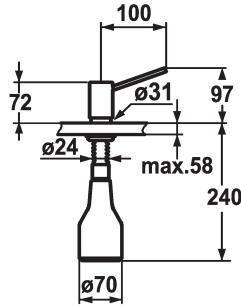

KWC INOX Soap dispenser

Modell-Linie: ACCESSOIRES | Z.536.062.700
Sanitetsutrustning | Tvålbehållare

KWC-No.

536062

stainless steel

* Soap dispenser KWC INOX
* Easily refillable from top without disassembly
* Mounting hole size $\varnothing 26$ mm

* Scope of delivery:
- Pump
- Soap container, filling capacity 350 ml Z.635.713

Technical Data

ATT-KWC-FARBCODE

stainless steel

Installation_type

Standmontage

Faucet_typ

Seifenspender

Measure_Height

97

Projection_A

A100