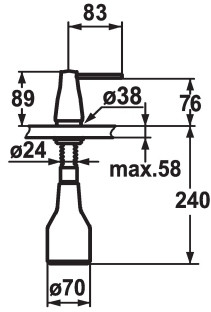

KWC EVE Soap dispenser

Modell-Linie: ACCESSOIRES | Z.536.063.000

KWC-No.

536063
chromeline

536263
black chrome-plated

536064
stainless steel

536262
glacier white

ATT-KWC-FARBCODE

chromeline

black chrome-plated

stainless steel

glacier white

- * Soap dispenser KWC EVE
- * Easily refillable from top without disassembly
- * Mounting hole size $\varnothing 26$ mm
- * Scope of delivery:

- Pump
- Soap container, filling capacity 350 ml Z.635.713
- * To be ordered separately (optional or if necessary):
- Escutcheon Z.536.291.000

Technické údaje

ATT-KWC-FARBCODE

Installation_type

Faucet_typ

Measure_Height

Projection_A

chromeline

Standmontage

07

89

A85