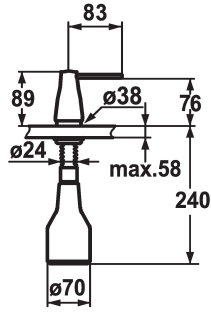

KWC EVE Soap dispenser

Modell-Linie: ACCESSOIRES | Z.536.063.000
Accessories | Soap dispensers

KWC-No.

536063
chromeline

536263
black chrome-plated

536064
stainless steel

536262
glacier white

Color code

chrome

black chrome-plated

stainless steel

glacier white

* Soap dispenser KWC EVE
* Easily refillable from top without disassembly
* Mounting hole size $\varnothing 26$ mm
* Scope of delivery:

- Pump
- Soap container, filling capacity 350 ml Z.635.713
* To be ordered separately (optional or if necessary):
- Escutcheon Z.536.291.000

Technical Data

Color code

chrome

Installation_type

Pillar installation

Faucet_typ

G 1"1

Dimension Height