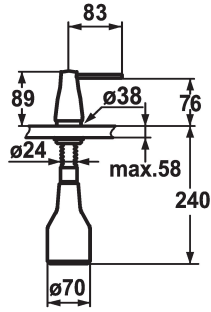

### KWC-No.

**536063**  
chromeline

**536263**  
black chrome-plated

**536064**  
stainless steel

**536262**  
glacier white

### Color code

chromeline

black chrome-plated

stainless steel

glacier white

- \* Soap dispenser KWC EVE
- \* Easily refillable from top without disassembly
- \* Mounting hole size  $\varnothing 26$  mm
- \* Scope of delivery:

- Pump
- Soap container, filling capacity 350 ml Z.635.713
- \* To be ordered separately (optional or if necessary):
- Escutcheon Z.536.291.000

### Technical Data

Color code

chromeline

Installation type

Pillar installation

Faucet\_typ

G 1"1

Dimension Height