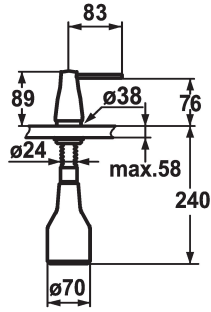

KWC EVE Soap dispenser

Modell-Linie: ACCESSOIRES | Z.536.063.000
Saniteettivarusteet julkisiin tiloihin | Saippua-annostelijat

KWC-No.

536063
chromeline

536263
black chrome-plated

536064
stainless steel

536262
glacier white

ATT-KWC-FARBCODE

chromeline

black chrome-plated

stainless steel

glacier white

- * Soap dispenser KWC EVE
- * Easily refillable from top without disassembly
- * Mounting hole size $\varnothing 26$ mm
- * Scope of delivery:

- Pump
- Soap container, filling capacity 350 ml Z.635.713
- * To be ordered separately (optional or if necessary):
- Escutcheon Z.536.291.000

Tekniset tiedot

ATT-KWC-FARBCODE

Installation_type

Faucet_typ

Measure_Height

Projection_A

lviCode

chromeline

Standmontage

07

89

A85