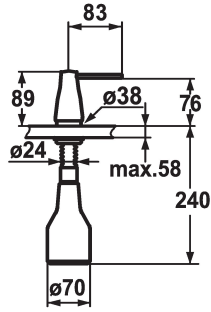

**KWC** EVE  
Soap dispenser

Modell-Linie: ACCESSOIRES | Z.536.063.000

KWC-No.
<b>536063</b> chromeline
<b>536263</b> black chrome-plated
<b>536064</b> stainless steel
<b>536262</b> glacier white

ATT-KWC-FARBCODE
chromeline
black chrome-plated
stainless steel
glacier white

\* Soap dispenser KWC EVE  
\* Easily refillable from top without disassembly  
\* Mounting hole size  $\varnothing 26$  mm  
\* Scope of delivery:

- Pump  
- Soap container, filling capacity 350 ml Z.635.713  
\* To be ordered separately (optional or if necessary):  
- Escutcheon Z.536.291.000

Dane techniczne
ATT-KWC-FARBCODE
Installation_type
Faucet_typ
Dimension Height
Projection_A

chromeline
Standmontage
07
89
A85