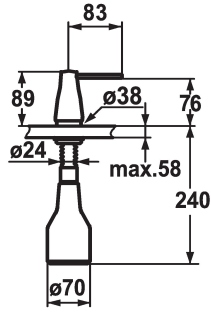

KWC EVE Soap dispenser

Modell-Linie: ACCESSOIRES | Z.536.063.700
Accessories | Soap dispensers

KWC-No.

536063
chromeline

536263
black chrome-plated

536064
stainless steel

536262
glacier white

Color code

chrome

black chrome-plated

stainless steel

glacier white

- * Soap dispenser KWC EVE
- * Easily refillable from top without disassembly
- * Mounting hole size $\varnothing 26$ mm
- * Scope of delivery:

- Pump
- Soap container, filling capacity 350 ml Z.635.713
- * To be ordered separately (optional or if necessary):
- Escutcheon Z.536.292.700

Technical Data

Color code

stainless steel

Installation_type

Pillar installation

Faucet_typ

Soap dispenser

Dimension Height