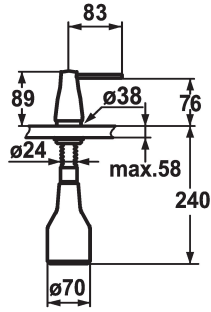

## KWC EVE Soap dispenser

Modell-Linie: ACCESSOIRES | Z.536.063.700  
Accessories | Soap dispensers

### KWC-No.

**536063**  
chromeline

**536263**  
black chrome-plated

**536064**  
stainless steel

**536262**  
glacier white

### Color code

chromeline

black chrome-plated

stainless steel

glacier white

- \* Soap dispenser KWC EVE
- \* Easily refillable from top without disassembly
- \* Mounting hole size  $\varnothing 26$  mm
- \* Scope of delivery:

- Pump
- Soap container, filling capacity 350 ml Z.635.713
- \* To be ordered separately (optional or if necessary):
- Escutcheon Z.536.292.700