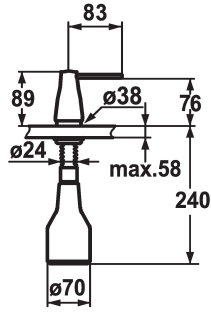

KWC EVE Soap dispenser

Modell-Linie: ACCESSOIRES | Z.536.063.700
Accessories | Soap dispensers

KWC-No.

536063
chromeline

536263
black chrome-plated

536064
stainless steel

536262
glacier white

Color code

chromeline

black chrome-plated

stainless steel

glacier white

- * Soap dispenser KWC EVE
- * Easily refillable from top without disassembly
- * Mounting hole size $\varnothing 26$ mm
- * Scope of delivery:

- Pump
- Soap container, filling capacity 350 ml Z.635.713
- * To be ordered separately (optional or if necessary):
- Escutcheon Z.536.292.700

Technical Data

Color code

stainless steel

Installation type

Pillar installation

Faucet_typ

Soap dispenser

Measure Height

89

Projection A

A 85