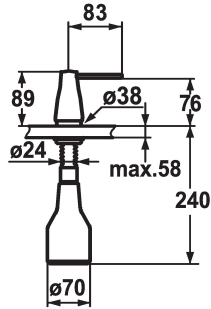

### KWC-No.

**536063**  
chromeline

**536263**  
black chrome-plated

**536064**  
stainless steel

**536262**  
glacier white

### ATT-KWC-FARBCODE

chromeline

black chrome-plated

stainless steel

glacier white

- \* Soap dispenser KWC EVE
- \* Easily refillable from top without disassembly
- \* Mounting hole size  $\varnothing 26$  mm
- \* Scope of delivery:

- Pump
- Soap container, filling capacity 350 ml Z.635.713
- \* To be ordered separately (optional or if necessary):
- Escutcheon Z.536.292.700

### Tekniset tiedot

ATT-KWC-FARBCODE

Installation\_type

Faucet\_typ

Measure\_Height

Projection\_A

lviCode

stainless steel