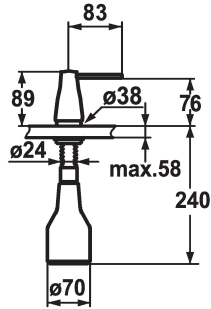

## KWC EVE Soap dispenser

Modell-Linie: ACCESSOIRES | Z.536.063.700  
Sanitetsutrustning | Tvålbehållare

### KWC-No.

**536063**  
chromeline

**536263**  
black chrome-plated

**536064**  
stainless steel

**536262**  
glacier white

### ATT-KWC-FARBCODE

chromeline

black chrome-plated

stainless steel

glacier white

\* Soap dispenser KWC EVE  
\* Easily refillable from top without disassembly  
\* Mounting hole size  $\varnothing 26$  mm  
\* Scope of delivery:

- Pump  
- Soap container, filling capacity 350 ml Z.635.713  
\* To be ordered separately (optional or if necessary):  
- Escutcheon Z.536.292.700