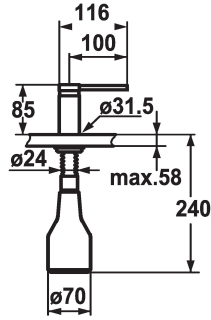

KWC AVA
Soap dispenser

Modell-Linie: ACCESSOIRES | Z.536.159.000

KWC-No.

536159
chromeline

538981
matt black

536177
decor steel

ATT-KWC-FARBCODE

chromeline

matt black

decor steel

* Soap dispenser KWC AVA
* Easily refillable from top without disassembly
* Mounting hole size $\varnothing 26$ mm

* Scope of delivery:
- Pump
- Soap container, filling capacity 350 ml Z.635.713

Technické údaje

ATT-KWC-FARBCODE

Faucet_typ

Measure_Height

Projection_A

chromeline

Seifenspender

85