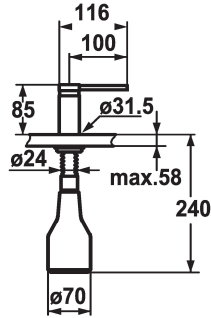

KWC AVA Soap dispenser

Modell-Linie: ACCESSOIRES | Z.536.159.000
Accessories | Soap dispensers

KWC-No.

536159
chromeline

538981
matt black

536177
decor steel

Color code

chrome

matt black

decor steel

* Soap dispenser KWC AVA
* Easily refillable from top without disassembly
* Mounting hole size $\varnothing 26$ mm

* Scope of delivery:
- Pump
- Soap container, filling capacity 350 ml Z.635.713

Technical Data

Color code

Faucet_typ

Dimension Height

Projection_A

chrome

Soap dispenser

85