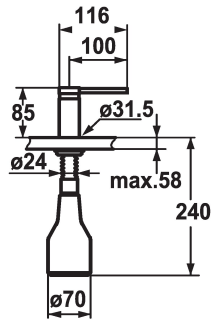

KWC AVA Soap dispenser

Modell-Linie: ACCESSOIRES | Z.536.159.000
Accessories | Soap dispensers

KWC-No.

536159
chromeline

538981
matt black

536177
decor steel

Color code

chromeline

matt black

decor steel

* Soap dispenser KWC AVA
* Easily refillable from top without disassembly
* Mounting hole size $\varnothing 26$ mm

* Scope of delivery:
- Pump
- Soap container, filling capacity 350 ml Z.635.713

Technical Data

Color code

Faucet_typ

Measure Height

Projection A

chromeline

Soap dispenser

85