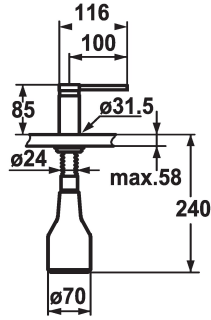

KWC AVA Soap dispenser

Modell-Linie: ACCESSOIRES | Z.536.159.000
Sanitetsutrustning | Tvålbehållare

KWC-No.

536159
chromeline

538981
matt black

536177
decor steel

ATT-KWC-FARBCODE

chromeline

matt black

decor steel

* Soap dispenser KWC AVA
* Easily refillable from top without disassembly
* Mounting hole size $\varnothing 26$ mm

* Scope of delivery:
- Pump
- Soap container, filling capacity 350 ml Z.635.713

Technical Data

ATT-KWC-FARBCODE

Faucet_typ

Measure_Height

Projection_A

chromeline

Seifenspender

85