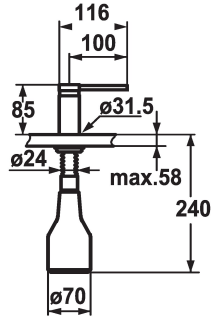

KWC AVA Soap dispenser

Modell-Linie: ACCESSOIRES | Z.536.159.127

KWC-No.

536159
chromeline

538981
matt black

536177
decor steel

ATT-KWC-FARBCODE

chromeline

matt black

decor steel

* Soap dispenser KWC AVA
* Easily refillable from top without disassembly
* Mounting hole size $\varnothing 26$ mm

* Scope of delivery:
- Pump
- Soap container, filling capacity 350 ml Z.635.713

Technické údaje

ATT-KWC-FARBCODE

Faucet_typ

Measure_Height

Projection_A

decor steel

Seifenspender

85