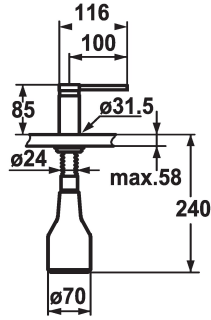

KWC AVA Soap dispenser

Modell-Linie: ACCESSOIRES | Z.536.159.127
Accessories | Soap dispensers

KWC-No.

536159
chromeline

538981
matt black

536177
decor steel

Color code

chrome

matt black

decor steel

* Soap dispenser KWC AVA
* Easily refillable from top without disassembly
* Mounting hole size $\varnothing 26$ mm

* Scope of delivery:
- Pump
- Soap container, filling capacity 350 ml Z.635.713

Technical Data

Color code

Faucet_typ

Dimension Height

Projection_A

decor steel

G 1"1

85