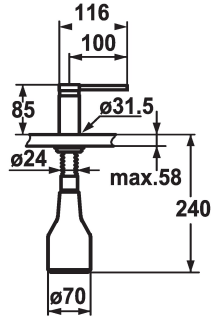

**KWC** AVA  
Soap dispenser

Modell-Linie: ACCESSOIRES | Z.536.159.127

**KWC-No.**

**536159**  
chromeline

**538981**  
matt black

**536177**  
decor steel

**ATT-KWC-FARBCODE**

chromeline

matt black

decor steel

\* Soap dispenser KWC AVA  
\* Easily refillable from top without disassembly  
\* Mounting hole size  $\varnothing 26$  mm

\* Scope of delivery:  
- Pump  
- Soap container, filling capacity 350 ml Z.635.713

**Dane techniczne**

ATT-KWC-FARBCODE

Faucet\_typ

Dimension Height

Projection\_A

decor steel

Seifenspender

85