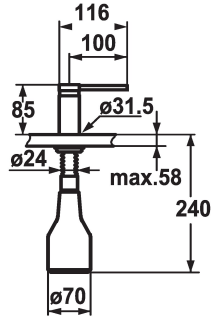

KWC AVA Soap dispenser

Modell-Linie: ACCESSOIRES | Z.536.159.127
Sanitetsutrustning | Tvålbehållare

KWC-No.

536159
chromeline

538981
matt black

536177
decor steel

ATT-KWC-FARBCODE

chromeline

matt black

decor steel

* Soap dispenser KWC AVA
* Easily refillable from top without disassembly
* Mounting hole size $\varnothing 26$ mm

* Scope of delivery:
- Pump
- Soap container, filling capacity 350 ml Z.635.713

Technical Data

ATT-KWC-FARBCODE

Faucet_typ

Measure_Height

Projection_A

decor steel

07

85