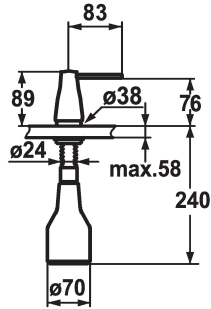

KWC EVE Soap dispenser

Modell-Linie: ACCESSOIRES | Z.536.063.150

KWC-No.

536063
chromeline

536263
black chrome-plated

536064
stainless steel

536262
glacier white

ATT-KWC-FARBCODE

chromeline

black chrome-plated

stainless steel

glacier white

- * Soap dispenser KWC EVE
- * Easily refillable from top without disassembly
- * Mounting hole size $\varnothing 26$ mm
- * Scope of delivery:

- Pump
- Soap container, filling capacity 350 ml Z.635.713
- * To be ordered separately (optional or if necessary):
- Escutcheon Z.536.291.000 or Z.536.292.700

Technické údaje

ATT-KWC-FARBCODE

Installation_type

Faucet_typ

Measure_Height

Projection_A

glacier white

Standmontage

07

89

A85