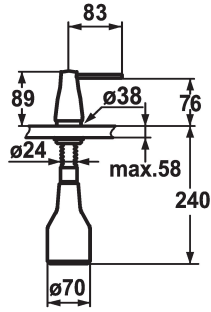

KWC EVE Soap dispenser

Modell-Linie: ACCESSOIRES | Z.536.063.150
Accessories | Soap dispensers

KWC-No.

536063
chromeline

536263
black chrome-plated

536064
stainless steel

536262
glacier white

Color code

chrome

black chrome-plated

stainless steel

glacier white

- * Soap dispenser KWC EVE
- * Easily refillable from top without disassembly
- * Mounting hole size $\varnothing 26$ mm
- * Scope of delivery:

- Pump
- Soap container, filling capacity 350 ml Z.635.713
- * To be ordered separately (optional or if necessary):
- Escutcheon Z.536.291.000 or Z.536.292.700

Technical Data

Color code

glacier white

Installation_type

Pillar installation

Faucet_typ

G 1"1

Dimension Height