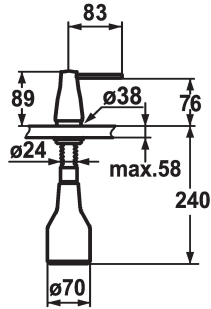

KWC EVE Soap dispenser

Modell-Linie: ACCESSOIRES | Z.536.063.150

Saniteettivarusteet julkisiin tiloihin | Saippua-annostelijat

KWC-No.

536063
chromeline

536263
black chrome-plated

536064
stainless steel

536262
glacier white

ATT-KWC-FARBCODE

chromeline

black chrome-plated

stainless steel

glacier white

- * Soap dispenser KWC EVE
- * Easily refillable from top without disassembly
- * Mounting hole size $\varnothing 26$ mm
- * Scope of delivery:

- Pump
- Soap container, filling capacity 350 ml Z.635.713
- * To be ordered separately (optional or if necessary):
- Escutcheon Z.536.291.000 or Z.536.292.700

Tekniset tiedot

ATT-KWC-FARBCODE

Installation_type