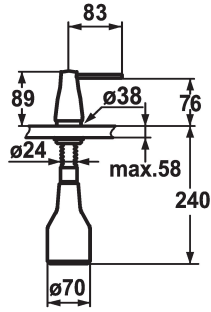

KWC EVE Soap dispenser

Modell-Linie: ACCESSOIRES | Z.536.063.150

KWC-No.

536063
chromeline

536263
black chrome-plated

536064
stainless steel

536262
glacier white

ATT-KWC-FARBCODE

chromeline

black chrome-plated

stainless steel

glacier white

- * Soap dispenser KWC EVE
- * Easily refillable from top without disassembly
- * Mounting hole size $\varnothing 26$ mm
- * Scope of delivery:

- Pump
- Soap container, filling capacity 350 ml Z.635.713
- * To be ordered separately (optional or if necessary):
- Escutcheon Z.536.291.000 or Z.536.292.700

Dane techniczne

ATT-KWC-FARBCODE

Installation_type

Faucet_typ

Dimension Height

Projection_A

glacier white

Standmontage

Seifenspender

89

A85