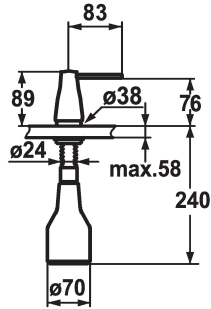

KWC EVE Soap dispenser

Modell-Linie: ACCESSOIRES | Z.536.063.150
Sanitetsutrustning | Tvålbehållare

KWC-No.

536063
chromeline

536263
black chrome-plated

536064
stainless steel

536262
glacier white

ATT-KWC-FARBCODE

chromeline

black chrome-plated

stainless steel

glacier white

* Soap dispenser KWC EVE
* Easily refillable from top without disassembly
* Mounting hole size $\varnothing 26$ mm
* Scope of delivery:

- Pump
- Soap container, filling capacity 350 ml Z.635.713
* To be ordered separately (optional or if necessary):
- Escutcheon Z.536.291.000 or Z.536.292.700

Technical Data

ATT-KWC-FARBCODE

glacier white

Installation_type

Standmontage

Faucet_typ

07

Measure_Height