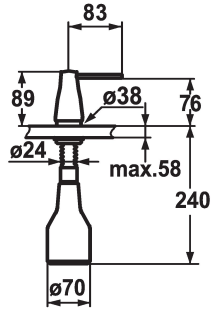

KWC EVE Soap dispenser

Modell-Linie: ACCESSOIRES | Z.536.063.151
Accessories | Soap dispensers

KWC-No.

536063
chromeline

536263
black chrome-plated

536064
stainless steel

536262
glacier white

Color code

chromeline

black chrome-plated

stainless steel

glacier white

- * Soap dispenser KWC EVE
- * Easily refillable from top without disassembly
- * Mounting hole size $\varnothing 26$ mm
- * Scope of delivery:

- Pump
- Soap container, filling capacity 350 ml Z.635.713
- * To be ordered separately (optional or if necessary):
- Escutcheon Z.536.291.000 or Z.536.292.700

Technical Data

Color code

black chrome-plated

Installation type

Pillar installation

Faucet_typ

Soap dispenser

Dimension Height

89

Projection A

A 85