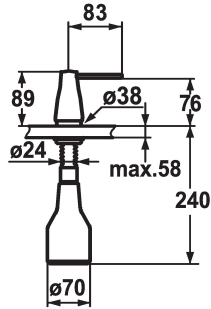

### KWC-No.

**536063**  
chromeline

**536263**  
black chrome-plated

**536064**  
stainless steel

**536262**  
glacier white

### ATT-KWC-FARBCODE

chromeline

black chrome-plated

stainless steel

glacier white

- \* Soap dispenser KWC EVE
- \* Easily refillable from top without disassembly
- \* Mounting hole size  $\varnothing 26$  mm
- \* Scope of delivery:

- Pump
- Soap container, filling capacity 350 ml Z.635.713
- \* To be ordered separately (optional or if necessary):
- Escutcheon Z.536.291.000 or Z.536.292.700

### Tekniset tiedot

ATT-KWC-FARBCODE

Installation\_type

Faucet\_typ

Measure\_Height

Projection\_A

lviCode

black chrome-plated