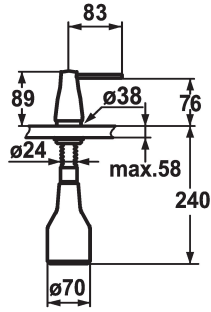

## KWC EVE Soap dispenser

Modell-Linie: ACCESSOIRES | Z.536.063.151

### KWC-No.

**536063**  
chromeline

**536263**  
black chrome-plated

**536064**  
stainless steel

**536262**  
glacier white

### ATT-KWC-FARBCODE

chromeline

black chrome-plated

stainless steel

glacier white

- \* Soap dispenser KWC EVE
- \* Easily refillable from top without disassembly
- \* Mounting hole size  $\varnothing 26$  mm
- \* Scope of delivery:

- Pump
- Soap container, filling capacity 350 ml Z.635.713
- \* To be ordered separately (optional or if necessary):
- Escutcheon Z.536.291.000 or Z.536.292.700