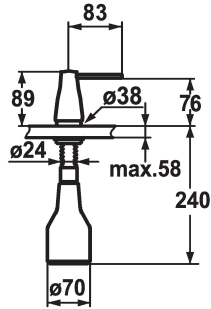

KWC EVE Soap dispenser

Modell-Linie: ACCESSOIRES | Z.536.063.151
Sanitetsutrustning | Tvålbehållare

KWC-No.

536063
chromeline

536263
black chrome-plated

536064
stainless steel

536262
glacier white

ATT-KWC-FARBCODE

chromeline

black chrome-plated

stainless steel

glacier white

- * Soap dispenser KWC EVE
- * Easily refillable from top without disassembly
- * Mounting hole size $\varnothing 26$ mm
- * Scope of delivery:

- Pump
- Soap container, filling capacity 350 ml Z.635.713
- * To be ordered separately (optional or if necessary):
- Escutcheon Z.536.291.000 or Z.536.292.700

Technical Data

ATT-KWC-FARBCODE

black chrome-plated

Installation_type

Standmontage

Faucet_typ

Seifenspender

Measure_Height

89

Projection_A

A85