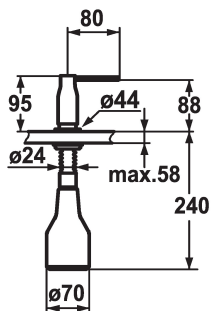

KWC SIN Soap dispenser

Modell-Linie: ACCESSOIRES | Z.536.332.000

KWC-No.

536332
chromeline

* Soap dispenser KWC SIN
* Easily refillable from top without disassembly
* Mounting hole size $\varnothing 26$ mm

* Scope of delivery:
- Pump
- Soap container, filling capacity 350 ml Z.635.713

Technické údaje

ATT-KWC-FARBCODE

chromeline

Installation_type

Standmontage

Faucet_typ

07

Measure_Height

95

Projection_A

A80